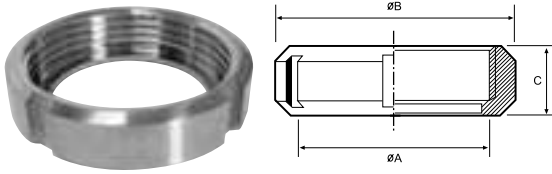

SMS Unions, Tools & Gaskets

SMS NUT 6 SLOTS				
PART NO.	SIZE	A (mm)	B (mm)	C (mm)
13R-G100SMS	1"	40 x 1/6	51.00	19.00
13R-G150SMS	1 1/2"	60 x 1/6	74.00	23.00
13R-G200SMS	2"	70 x 1/6	84.00	24.00
13R-G250SMS	2 1/2"	85 x 1/6	100.00	28.00
13R-G300SMS	3"	98 x 1/6	114.00	30.00
13R-G400SMS	4"	125 x 1/4	138.00	31.00

SMS BLANK	
PART NO.	SIZE
16AMP-R100SMS	1"
16AMP-R150SMS	1 1/2"
16AMP-R200SMS	2"
16AMP-R250SMS	2 1/2"
16AMP-R300SMS	3"
16AMP-R400SMS	4"

Please note: To be used with a matching nut.

SMS BLANK NUT 6 SLOTS WITH CHAIN	
PART NO.	SIZE
13RBN-G100SMS	1"
13RBN-G150SMS	1 1/2"
13RBN-G200SMS	2"
13RBN-G250SMS	2 1/2"
13RBN-G300SMS	3"
13RBN-G400SMS	4"

SMS SPANNER		
PART NO.	SIZE	A
DIN-SMS-60/90SP	1" - 1 1/2"	11.00
DIN-SMS-90/155SP	2" - 4"	13.00

For use on DIN or SMS Rounded Nuts.