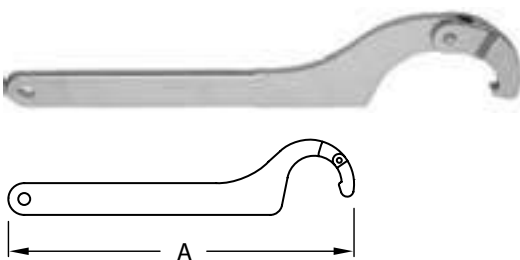

SMS Unions, Tools & Gaskets

SMS NUT 6 SLOTS				
PART NO.	SIZE	A (mm)	B (mm)	C (mm)
13R-G100SMS	1"	40 x 1/6	51.00	19.00
13R-G150SMS	1 1/2"	60 x 1/6	74.00	23.00
13R-G200SMS	2"	70 x 1/6	84.00	24.00
13R-G250SMS	2 1/2"	85 x 1/6	100.00	28.00
13R-G300SMS	3"	98 x 1/6	114.00	30.00
13R-G400SMS	4"	125 x 1/4	138.00	31.00

SMS BLANK	
PART NO.	SIZE
16AMP-R100SMS	1"
16AMP-R150SMS	1 1/2"
16AMP-R200SMS	2"
16AMP-R250SMS	2 1/2"
16AMP-R300SMS	3"
16AMP-R400SMS	4"

Please note: To be used with a matching nut.

SMS BLANK NUT 6 SLOTS WITH CHAIN	
PART NO.	SIZE
13RBN-G100SMS	1"
13RBN-G150SMS	1 1/2"
13RBN-G200SMS	2"
13RBN-G250SMS	2 1/2"
13RBN-G300SMS	3"
13RBN-G400SMS	4"

SMS SPANNER		
PART NO.	SIZE	A
DIN-SMS-60/90SP	1" - 1 1/2"	11.00
DIN-SMS-90/155SP	2" - 4"	13.00

For use on DIN or SMS Rounded Nuts.