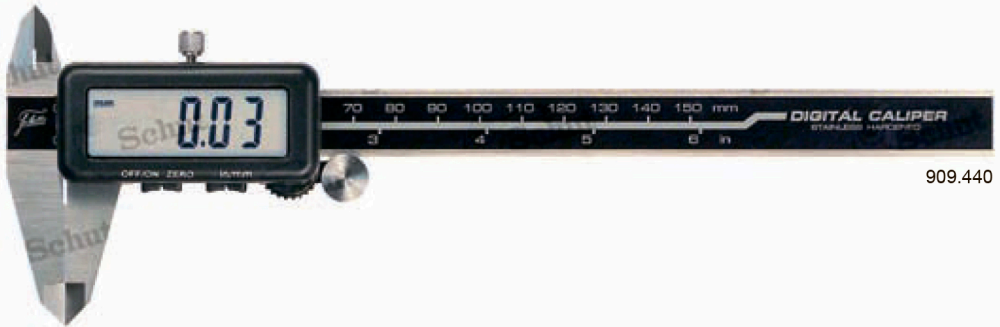

Digital calipers with glass ruler

Equipped with a glass ruler. Very easy displacement by non-contact movement.

- Measuring range: 0 - 300 mm.
- Resolution: 0.01 mm.
- mm/inch conversion.
- ABS/INC switchable (only 909.443/444/445).
- Digit height: 12 mm.
- On/reset switch.
- Automatic switch-off.
- DIN 862.
- Delivery with an inspection report.
- Power supply: 1 battery type CR2025.

909.440

909.440

Item No.	Measuring range/mm	Jaw length mm
909.440	0 - 150	40
909.441	0 - 200	50
909.442	0 - 300	60
Absolute calipers:		
909.443	0 - 150	40
909.444	0 - 200	50
909.445	0 - 300	60
Options:		
495.214	Spare battery	
909.446	USB interface	
937.179	Foot switch	

909.446

USB interface:

- For data transfer to PC (e.g. Excel, Word).
- Operating system: Windows 2000/XP/Vista/7.
- PC connection: USB data output (cable length 2 m).
- No software or driver to install.
- Foot switch (optional).