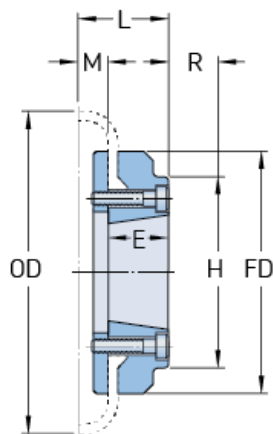

PHE F40HTBFLG

Size	40
Bushing no.	1008
Min. bore (mm)	9
Max. bore (mm)	25
Weight (kg)	0.8
E (mm)	22