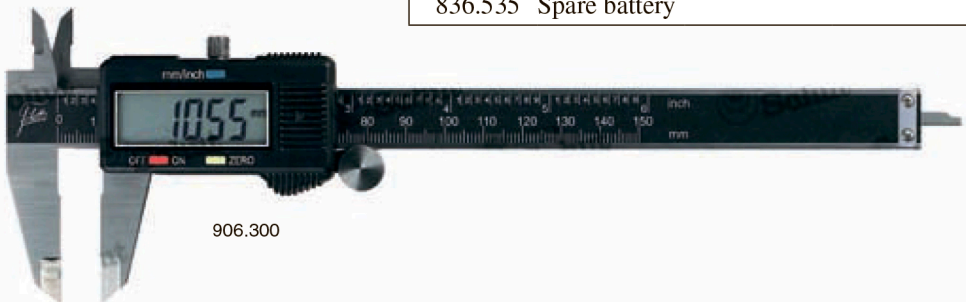

Digital calipers with excellent price-performance ratio

- Measuring range: 0-300 mm.
- Resolution: 0.01 mm.
- mm/inch conversion.
- Digit height:
  measuring range ≤ 100 mm: 7 mm,
  measuring range ≥ 150 mm: 11 mm.
- On/off switch.
- Reset.
- Power supply: 1 battery type V357.

Item No.	Measuring range/mm	Jaw length mm	Thumb wheel
906.483	0-75	30	no
906.484	0-100	30	no
906.300	0-150	40	yes
906.302	0-200	50	yes
906.304	0-300	60	yes
Left-handed model:			
906.299	0-150	40	yes
Option:			
836.535	Spare battery