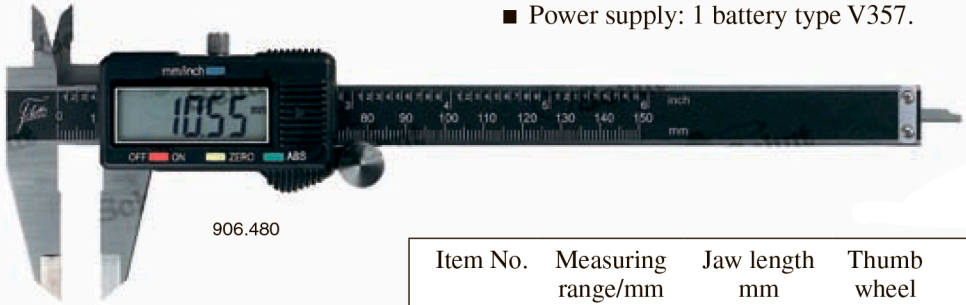

Absolute digital calipers

Calipers with an absolute measuring system. This gives you the advantage that the caliper stores the one-time setting of the absolute zero position until the battery has to be changed. This reduces the chance of measuring errors and enables you to use the caliper without zero setting.

- Measuring range: 0-300 mm.
- Resolution: 0.01 mm.
- mm/inch conversion.
- ABS/INC switchable.
- Digit height: 11 mm.
- On/off switch.
- Max. measuring speed: 1.5 m/s.
- Power supply: 1 battery type V357.

906.480

Item No.	Measuring range/mm	Jaw length mm	Thumb wheel
906.480	0-150	40	yes
906.481	0-200	50	yes
906.482	0-300	60	yes
Option:			
836.535	Spare battery		

Digital calipers with excellent price-performance ratio

- Measuring range: 0-300 mm.
- Resolution: 0.01 mm.
- mm/inch conversion.
- Digit height:
measuring range ≤ 100 mm: 7 mm,
measuring range ≥ 150 mm: 11 mm.
- On/off switch.
- Reset.
- Power supply: 1 battery type V357.