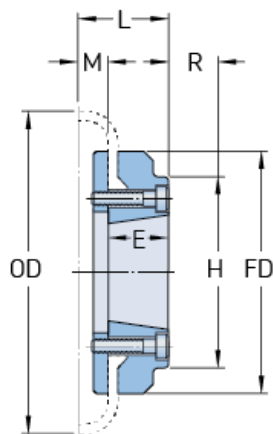

PHE F60HTBFLG

Size	60
Bushing no.	1610
Min. bore (mm)	14
Max. bore (mm)	42
Weight (kg)	2
E (mm)	25