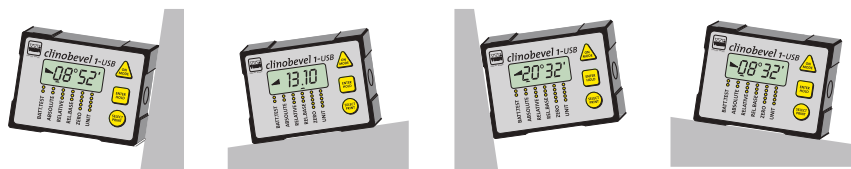

- DIN 2276 Part 2 (Form D)
- LCD angle display: Decimal or sexagesimal  
Inclination mm/m, in/10 or 12 in, mm or in/basis length, radian (mrad) and the like
- Capacitive measuring system with gravity pendulum
- 2' + 1 numerical interval
- 21 storable correction values (high accuracy)
- Flat face 4 x 90°
- 100 x 75 x 35 mm
- Anodised light alloy
- Response time ≈ 1 s
- Automatic shut down after 8 min
- Display lock
- RS485, asynchronous, 7 bits, 2 stop bits, no parity, 9600 bauds
- 1 1,5 V battery, type LRC 6, AA
- ≈ 150 hours
- 0 to 40°C
- 20 to 70°C
- IP65 (IEC 60529)
- EN 50081-1 / -2  
EN 50082-1 / -2
- 0,52 kg
- Plastic case
- Identification number
- Inspection report with declaration of conformity

### Electronic Inclinometer - TESA CLINOBEVEL 1 USB

Compact universal instrument for direct and differential measurements – Measuring range  $\pm 45^\circ$  with display of measured angles or inclinations – Reinforced aluminium housing, eloxide surface – Large digital display for error free interpretation of readings.

Supplied with CLINOSOFT software permitting the visualisation and storage of measurements as well as the USB cable to host computer.

Multiple applications are possible, notably the measurement of 2 flat surfaces by comparing the measured values with the help of 2 instruments. Automatic generation of inspection reports using Microsoft EXCEL spreadsheet software.

CLINOSOFT Software

Measuring functions: A ; B ; A+B ; A-B

CLINOSOFT Software

CLINOBEVEL 1-USB, can be used on its 4 faces.

05330203	CLINOBEVEL 1 USB electronic inclinometer	$\pm 45^\circ$	$\geq 0,02$	mm/m mm	Livré avec: CLINOSOFT software plus USB cable to host computer