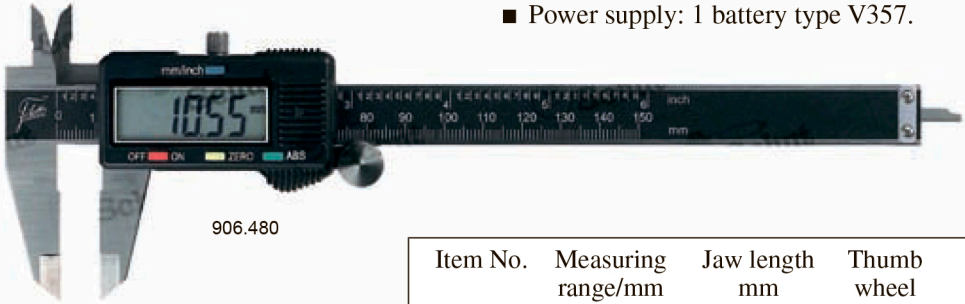

Absolute digital calipers

Calipers with an absolute measuring system. This gives you the advantage that the caliper stores the one-time setting of the absolute zero position until the battery has to be changed. This reduces the chance of measuring errors and enables you to use the caliper without zero setting.

- Measuring range: 0 - 300 mm.
- Resolution: 0.01 mm.
- mm/inch conversion.

- ABS/INC switchable.
- Digit height: 11 mm.
- On/off switch.
- Max. measuring speed: 1.5 m/s.
- Power supply: 1 battery type V357.

906.480

Item No.	Measuring range/mm	Jaw length mm	Thumb wheel
906.480	0 - 150	40	yes
906.481	0 - 200	50	yes
906.482	0 - 300	60	yes
Option: 836.535 Spare battery			

Digital calipers with excellent price-performance ratio

- Measuring range: 0 - 300 mm.
- Resolution: 0.01 mm.
- mm/inch conversion.
- Digit height:
measuring range ≤ 100 mm: 7 mm,
measuring range ≥ 150 mm: 11 mm.
- On/off switch.
- Reset.
- Power supply: 1 battery type V357.