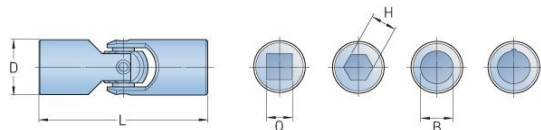

PHE UJMA20

Size	UJMA20
L (mm)	62
D (mm)	20
Bore B (mm)	10
Bore Q (mm)	10
Bore H (mm)	10
B Max Bore (mm)	13
B Max With Keyway (mm)	11
Static Breaking Torque (Nm)	88