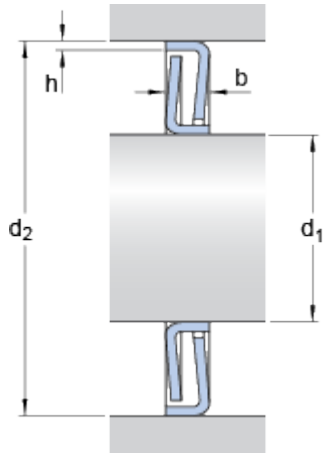

Z 214

Dimensions

d_1	70	mm
d_2	125	mm
b	7	mm
h	1.5	mm

Mass

Mass	220	g
------	-----	---

Appropriate products

Appropriate spacing washer on the shaft	ZW 70x80
---	----------