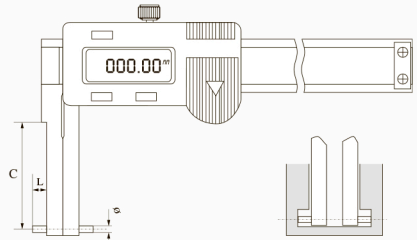

## Digital calipers with outside angled measuring pins

These calipers are equipped with outside angled rounded pins.

- Measuring range: 35 - 500 mm.
- Resolution: 0.01 mm.
- mm/inch conversion.
- On/off switch.
- Reset.
- Power supply: 1 battery type V357.

Item No.	Measuring range/mm	Jaw length C/mm	Pin $\varnothing$ /mm	Pin length L/mm
906.374	35 - 150	60	2	6
906.377	40 - 200	70	3	7
906.380	50 - 300	80	3	10
906.383*	60 - 500	120	2.5	10

**Option:**  
836.535 Spare battery

## Digital calipers with inside angled measuring pins

These calipers are equipped with inside angled rounded pins.

- Measuring range: 0 - 500 mm.
- Resolution: 0.01 mm.
- mm/inch conversion.
- On/reset switch.
- Power supply: 1 battery type V357.

Item No.	Measuring range/mm	Jaw length C/mm	Pin $\varnothing$ /mm	Pin length L/mm
906.368	0 - 150	40	2	5
906.369	0 - 200	50	2.5	8
906.370	0 - 300	60	2.5	10
906.371*	0 - 500	100	3	12

**Option:**  
836.535 Spare battery