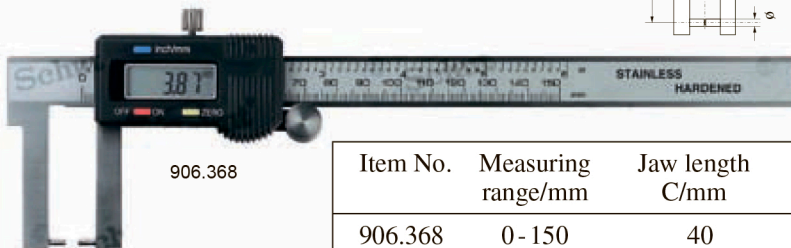

## Digital calipers with outside angled measuring pins

These calipers are equipped with outside angled rounded pins.

- Measuring range: 35 - 500 mm.
- Resolution: 0.01 mm.
- mm/inch conversion.
- On/off switch.
- Reset.
- Power supply: 1 battery type V357.

Item No.	Measuring range/mm	Jaw length C/mm	Pin $\varnothing$ /mm	Pin length L/mm
906.374	35 - 150	60	2	6
906.377	40 - 200	70	3	7
906.380	50 - 300	80	3	10
906.383*	60 - 500	120	2.5	10

**Option:**  
836.535 Spare battery

## Digital calipers with inside angled measuring pins

These calipers are equipped with inside angled rounded pins.

- Measuring range: 0 - 500 mm.
- Resolution: 0.01 mm.
- mm/inch conversion.
- On/reset switch.
- Power supply: 1 battery type V357.

Item No.	Measuring range/mm	Jaw length C/mm	Pin $\varnothing$ /mm	Pin length L/mm
906.368	0 - 150	40	2	5
906.369	0 - 200	50	2.5	8
906.370	0 - 300	60	2.5	10
906.371*	0 - 500	100	3	12

**Option:**  
836.535 Spare battery