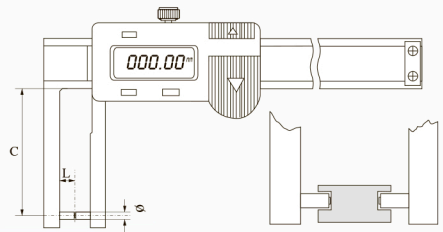

## Digital calipers with outside angled measuring pins

These calipers are equipped with outside angled rounded pins.

- Measuring range: 35 - 500 mm.
- Resolution: 0.01 mm.
- mm/inch conversion.
- On/off switch.
- Reset.
- Power supply: 1 battery type V357.

Item No.	Measuring range/mm	Jaw length C/mm	Pin $\varnothing$ /mm	Pin length L/mm
906.374	35 - 150	60	2	6
906.377	40 - 200	70	3	7
906.380	50 - 300	80	3	10
906.383*	60 - 500	120	2.5	10

**Option:**  
836.535 Spare battery

## Digital calipers with inside angled measuring pins

These calipers are equipped with inside angled rounded pins.

- Measuring range: 0 - 500 mm.
- Resolution: 0.01 mm.
- mm/inch conversion.
- On/reset switch.
- Power supply: 1 battery type V357.

Item No.	Measuring range/mm	Jaw length C/mm	Pin $\varnothing$ /mm	Pin length L/mm
906.368	0 - 150	40	2	5
906.369	0 - 200	50	2.5	8
906.370	0 - 300	60	2.5	10
906.371*	0 - 500	100	3	12

**Option:**  
836.535 Spare battery