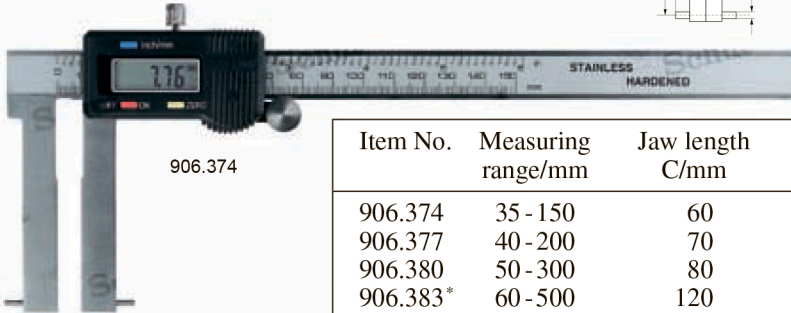

## Digital calipers with outside angled measuring pins

These calipers are equipped with outside angled rounded pins.

- Measuring range: 35 - 500 mm.
- Resolution: 0.01 mm.
- mm/inch conversion.
- On/off switch.
- Reset.
- Power supply: 1 battery type V357.

Item No.	Measuring range/mm	Jaw length C/mm	Pin $\varnothing$ /mm	Pin length L/mm
906.374	35 - 150	60	2	6
906.377	40 - 200	70	3	7
906.380	50 - 300	80	3	10
906.383*	60 - 500	120	2.5	10

**Option:**  
836.535 Spare battery

## Digital calipers with inside angled measuring pins

These calipers are equipped with inside angled rounded pins.

- Measuring range: 0 - 500 mm.
- Resolution: 0.01 mm.
- mm/inch conversion.
- On/reset switch.
- Power supply: 1 battery type V357.

Item No.	Measuring range/mm	Jaw length C/mm	Pin $\varnothing$ /mm	Pin length L/mm
906.368	0 - 150	40	2	5
906.369	0 - 200	50	2.5	8
906.370	0 - 300	60	2.5	10
906.371*	0 - 500	100	3	12

**Option:**  
836.535 Spare battery