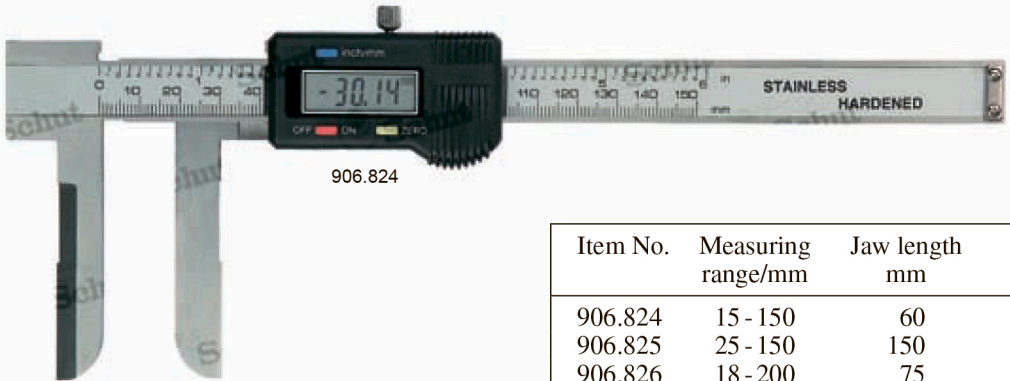

Digital calipers for internal measurements

Calipers with long measuring jaws for internal measurements.

- Measuring range: 15 - 300 mm.
- Resolution: 0.01 mm.
- mm/inch conversion.
- ABS/INC switchable.
- On/off switch.
- Preset (only 906.825/827/829).
- Reset.
- Memory for measuring values when the display is switched off.
- Fine adjustment.
- Delivery with an inspection report.
- Power supply: 1 battery type V357.

| Item No. | Measuring range/mm | Jaw length mm |
|----------------|--------------------|---------------|
| 906.824 | 15 - 150 | 60 |
| 906.825 | 25 - 150 | 150 |
| 906.826 | 18 - 200 | 75 |
| 906.827 | 25 - 200 | 150 |
| 906.828 | 20 - 300 | 90 |
| 906.829 | 25 - 300 | 150 |
| Option: | | |
| 836.535 | Spare battery | |

Brake disc calipers

Brake disc calipers especially for measuring the groove depth of brake discs.

- Measuring range: 0 - 90 mm.
- Vernier: 0.1 mm.
- Locking screw.
- Stainless steel construction.

| Item No. | Measuring range/mm | Jaw length mm |
|----------|--------------------|---------------|
| 907.215 | 0 - 60 | 55 |
| 907.216 | 0 - 60 | 80 |
| 907.217 | 0 - 90 | 120 |