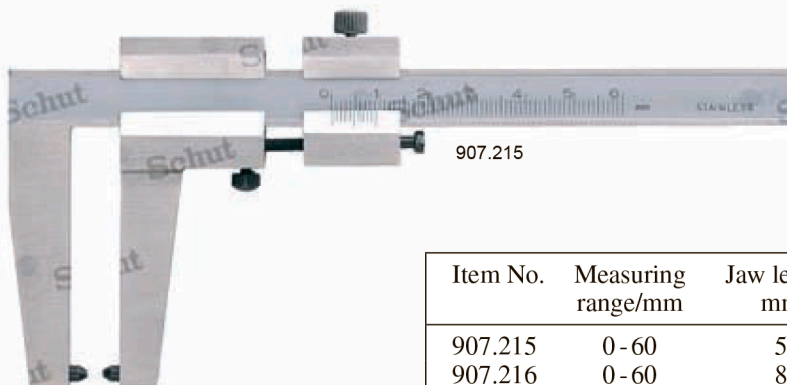

Digital calipers for internal measurements

Calipers with long measuring jaws for internal measurements.

- Measuring range: 15 - 300 mm.
- Resolution: 0.01 mm.
- mm/inch conversion.
- ABS/INC switchable.
- On/off switch.
- Preset (only 906.825/827/829).
- Reset.
- Memory for measuring values when the display is switched off.
- Fine adjustment.
- Delivery with an inspection report.
- Power supply: 1 battery type V357.

| Item No. | Measuring range/mm | Jaw length mm |
|----------------|--------------------|---------------|
| 906.824 | 15 - 150 | 60 |
| 906.825 | 25 - 150 | 150 |
| 906.826 | 18 - 200 | 75 |
| 906.827 | 25 - 200 | 150 |
| 906.828 | 20 - 300 | 90 |
| 906.829 | 25 - 300 | 150 |
| Option: | | |
| 836.535 | Spare battery | |

Brake disc calipers

Brake disc calipers especially for measuring the groove depth of brake discs.

- Measuring range: 0 - 90 mm.
- Vernier: 0.1 mm.
- Locking screw.
- Stainless steel construction.

| Item No. | Measuring range/mm | Jaw length mm |
|----------|--------------------|---------------|
| 907.215 | 0 - 60 | 55 |
| 907.216 | 0 - 60 | 80 |
| 907.217 | 0 - 90 | 120 |