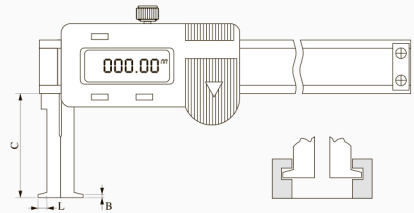

Digital calipers with outside angled measuring jaws

These calipers are equipped with outside angled V-shaped measuring jaws.

- Measuring range: 35 - 500 mm.
- Resolution: 0.01 mm.
- mm/inch conversion.
- On/off switch.
- Reset.
- Power supply: 1 battery type V357.

906.360

Item No.	Measuring range/mm	Jaw length C/mm	Measuring face B/mm	Jaw length L/mm
906.360	35 - 150	60	1.5	6
906.361	40 - 200	70	1.5	7
906.362	50 - 300	80	2	8
906.363*	60 - 500	120	2.5	10
Option: 836.535 Spare battery				

* Model with absolute digital display and without thumb wheel.

Digital calipers with inside angled measuring jaws

These calipers are equipped with inside angled V-shaped measuring jaws.

- Measuring range: 0 - 500 mm.
- Resolution: 0.01 mm.
- mm/inch conversion.
- On/off switch.
- Reset.
- Power supply: 1 battery type V357.

906.355

Item No.	Measuring range/mm	Jaw length C/mm	Measuring face B/mm	Jaw length L/mm
906.355	0 - 150	40	1	5
906.356	0 - 200	50	1	7
906.357	0 - 300	60	1.5	8
906.358*	0 - 500	100	2	12
Option: 836.535 Spare battery				