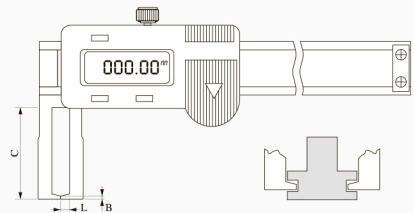

Digital calipers with outside angled measuring jaws

These calipers are equipped with outside angled V-shaped measuring jaws.

- Measuring range: 35 - 500 mm.
- Resolution: 0.01 mm.
- mm/inch conversion.
- On/off switch.
- Reset.
- Power supply: 1 battery type V357.

906.360

Item No.	Measuring range/mm	Jaw length C/mm	Measuring face B/mm	Jaw length L/mm
906.360	35 - 150	60	1.5	6
906.361	40 - 200	70	1.5	7
906.362	50 - 300	80	2	8
906.363*	60 - 500	120	2.5	10
Option: 836.535 Spare battery				

* Model with absolute digital display and without thumb wheel.

Digital calipers with inside angled measuring jaws

These calipers are equipped with inside angled V-shaped measuring jaws.

- Measuring range: 0 - 500 mm.
- Resolution: 0.01 mm.
- mm/inch conversion.
- On/off switch.
- Reset.
- Power supply: 1 battery type V357.

906.355

Item No.	Measuring range/mm	Jaw length C/mm	Measuring face B/mm	Jaw length L/mm
906.355	0 - 150	40	1	5
906.356	0 - 200	50	1	7
906.357	0 - 300	60	1.5	8
906.358*	0 - 500	100	2	12
Option: 836.535 Spare battery				