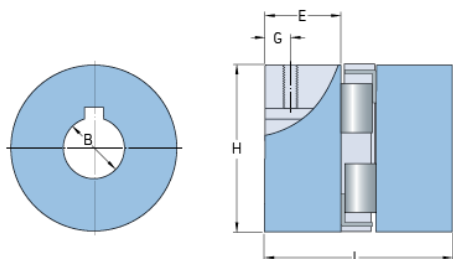

# PHE L090HUB

Size	90
Position threaded hole G (mm)	8.7
Outer diameter H (mm)	54
Maximum bore	24
Set screw	M6
Length E (mm)	21
Bore	9