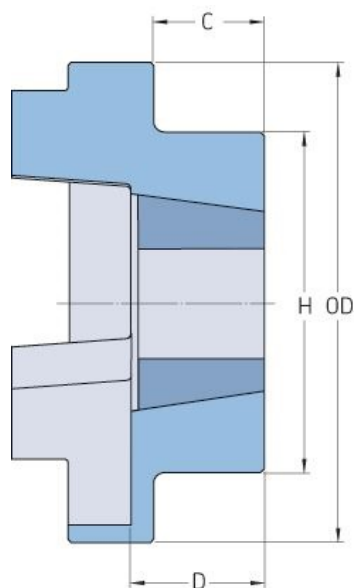

# PHE FRC70FTB

Size	70
Bushing no.	1008
Nominal torque (Nm)	31.5
Max torque (Nm)	72
Max speed (r/min)	3600
Min. bore (mm)	9
Max. bore (mm)	25
Weight (kg)	0.5
OD (mm)	69
C (mm)	20
H (mm)	60
D (mm)	23.5

© SKF is a registered trademark of the SKF Group  
© SKF Group 2012