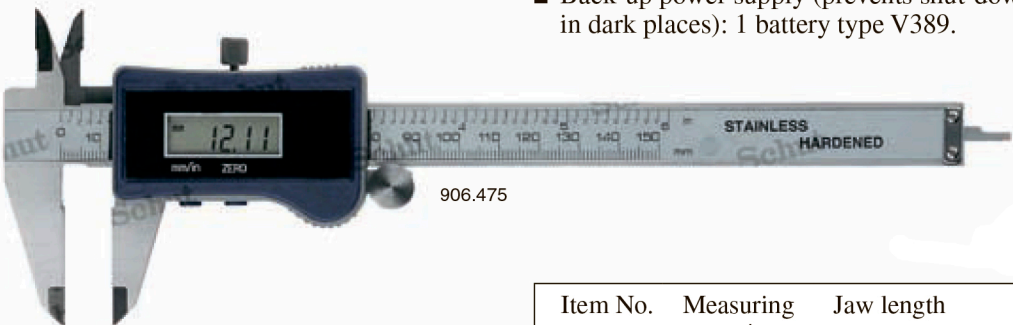

Digital calipers 0.005 mm

Calipers with a higher resolution and a measuring range up to 300 mm.

- Measuring range: 0-300 mm.
- Resolution: **0.005 mm**.
- mm/inch conversion.
- ABS/INC switchable.
- On/off switch.
- Max. measuring speed: 1.5 m/s.
- Flat depth rod.
- DIN 862.
- Power supply: 1 battery type V357.

Item No.	Measuring range/mm	Jaw length mm
906.821	0-150	40
906.822	0-200	50
906.823	0-300	60
Option:		
836.535	Spare battery	

Digital solar calipers

The solar power supply functions already with a low illumination level.

- Measuring range: 0-300 mm.
- Resolution: 0.01 mm.
- mm/inch conversion.
- Thumb wheel (except 906.493).
- Flat depth rod.
- Back-up power supply (prevents shut-down in dark places): 1 battery type V389.

Item No.	Measuring range/mm	Jaw length mm
906.475	0-150	40
906.492	0-200	50
906.493	0-300	60
Option:		
498.823	Spare battery	