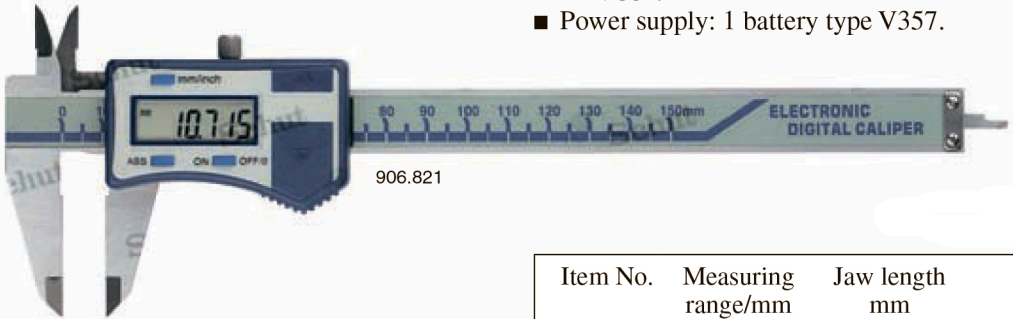

Digital calipers 0.005 mm

Calipers with a higher resolution and a measuring range up to 300 mm.

- Measuring range: 0-300 mm.
- Resolution: **0.005 mm**.
- mm/inch conversion.
- ABS/INC switchable.
- On/off switch.
- Max. measuring speed: 1.5 m/s.
- Flat depth rod.
- DIN 862.
- Power supply: 1 battery type V357.

Item No.	Measuring range/mm	Jaw length mm
906.821	0-150	40
906.822	0-200	50
906.823	0-300	60
Option:		
836.535	Spare battery	

Digital solar calipers

The solar power supply functions already with a low illumination level.

- Measuring range: 0-300 mm.
- Resolution: 0.01 mm.
- mm/inch conversion.
- Thumb wheel (except 906.493).
- Flat depth rod.
- Back-up power supply (prevents shut-down in dark places): 1 battery type V389.

Item No.	Measuring range/mm	Jaw length mm
906.475	0-150	40
906.492	0-200	50
906.493	0-300	60
Option:		
498.823	Spare battery	