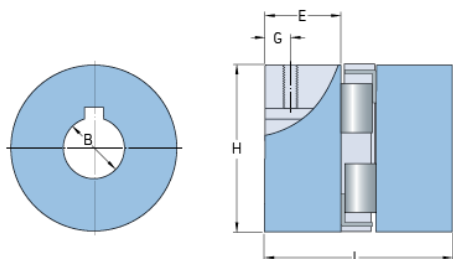

PHE L075HUB

Size	75
Position threaded hole G (mm)	9
Outer diameter H (mm)	44.5
Maximum bore	24
Set screw	M6
Length E (mm)	21
Bore	9