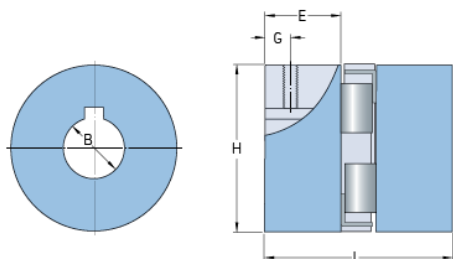

PHE L070HUB

Size	70
Position threaded hole G (mm)	9.5
Outer diameter H (mm)	35
Maximum bore	19
Set screw	M6
Length E (mm)	19
Bore	9