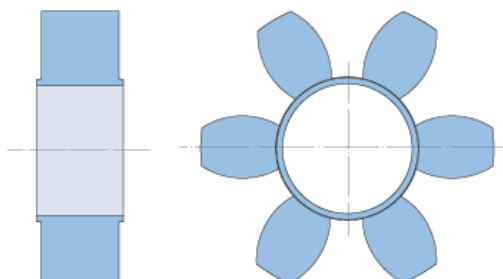

PHE L070HL

Size	70
Nominal torque (Nm)	17.31
Speed Max. (r/min)	14000
Weight	8
Temperature range (°C)	-50 to 120
Angular misalignment (°)	0.5
Parallel misalignment (mm)	0.38