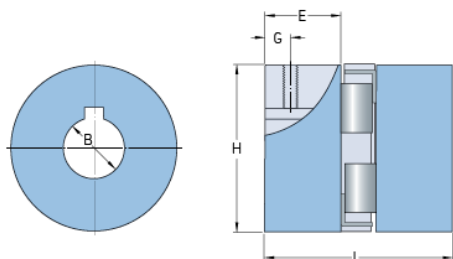

PHE L035HUB

Size	35
Position threaded hole G (mm)	-
Outer diameter H (mm)	15.9
Maximum bore	9.5
Set screw	-
Length E (mm)	6.7
Bore	3