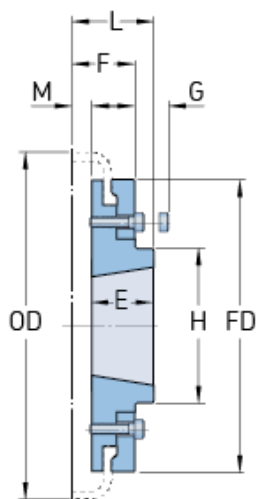

# PHE F80HTBFLG

Size	80
Bushing no.	2012
Min. bore (mm)	14
Max. bore (mm)	50
Weight (kg)	4.6
E (mm)	32