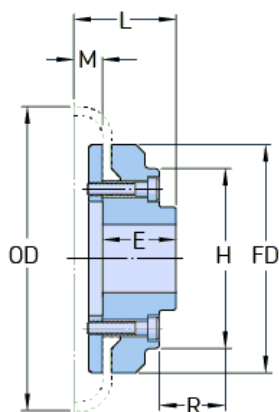

PHE F60RSBFLG

Size	60
Min. bore (mm)	16
Max. bore (mm)	45
Weight (kg)	2
E (mm)	38

© SKF is a registered trademark of the SKF Group

© SKF Group 2012

The contents of this publication are the copyright of the publisher and may not be reproduced (even extracts) unless prior written permission is granted. Every care has been taken to ensure the accuracy of the information contained in this publication but no liability can be accepted for any loss or damage whether direct, indirect or consequential arising out of the use of the information contained herein.