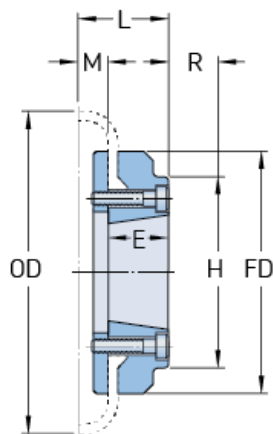

# PHE F50HTBFLG

Size	50
Bushing no.	1210
Min. bore (mm)	11
Max. bore (mm)	32
Weight (kg)	1.2
E (mm)	25