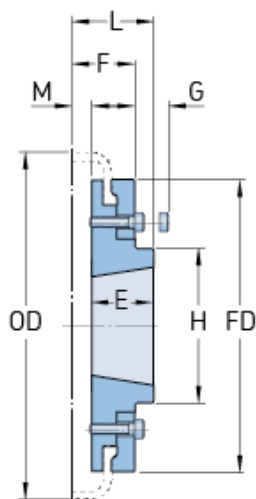

PHE F200HTBFLG

Size	200
Bushing no.	4535
Min. bore (mm)	55
Max. bore (mm)	125
Weight (kg)	53.6
E (mm)	89