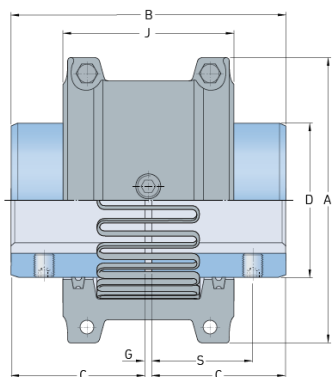

PHE 1140TGHCOVER

Size	1140
Nominal torque (Nm)	28600
Max speed (r/min)	1650
Min. bore (mm)	66
Max. bore (mm)	184
Weight (kg)	12.8