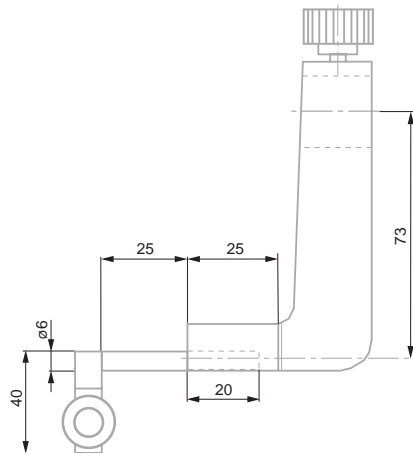

Accessories for Measuring Perpendicularity by Means of a Dial Test Indicator

Used with TESA MICRO-HITE plus M, TESA MICRO-HITE, TESA-HITE 400/ 700 and TESA-HITE plus M 400/ 700.

00760222 Probe insert holder for a dial test indicator (lever-type)