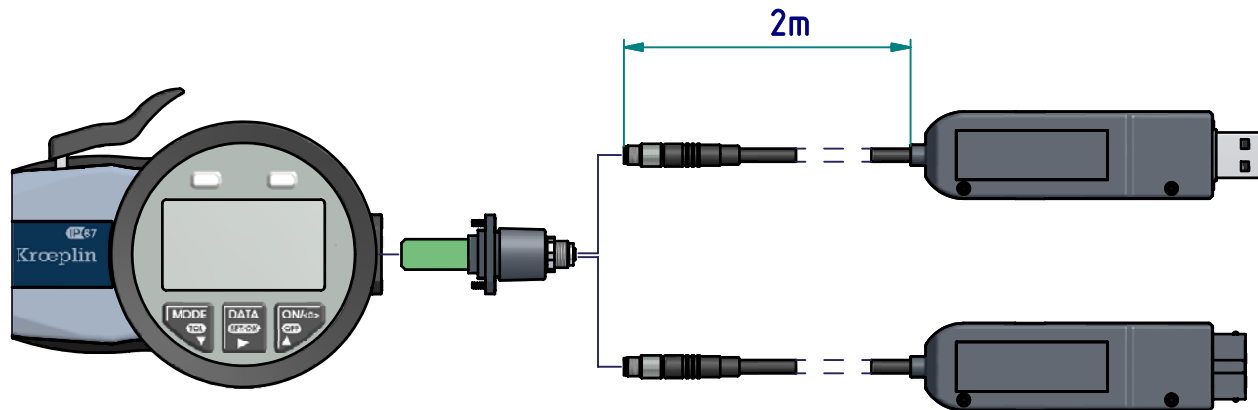

interface as accessoires available:

order number: **1962-11**
Interface USB

order number: **1962-10**
Interface Mitutoyo - Digimatic

subject to technical alterations

drawing-nr.: DAB-G220_KR_e
date of issue: 08.01.09
name: M. Balzer

revision status:
revision date: