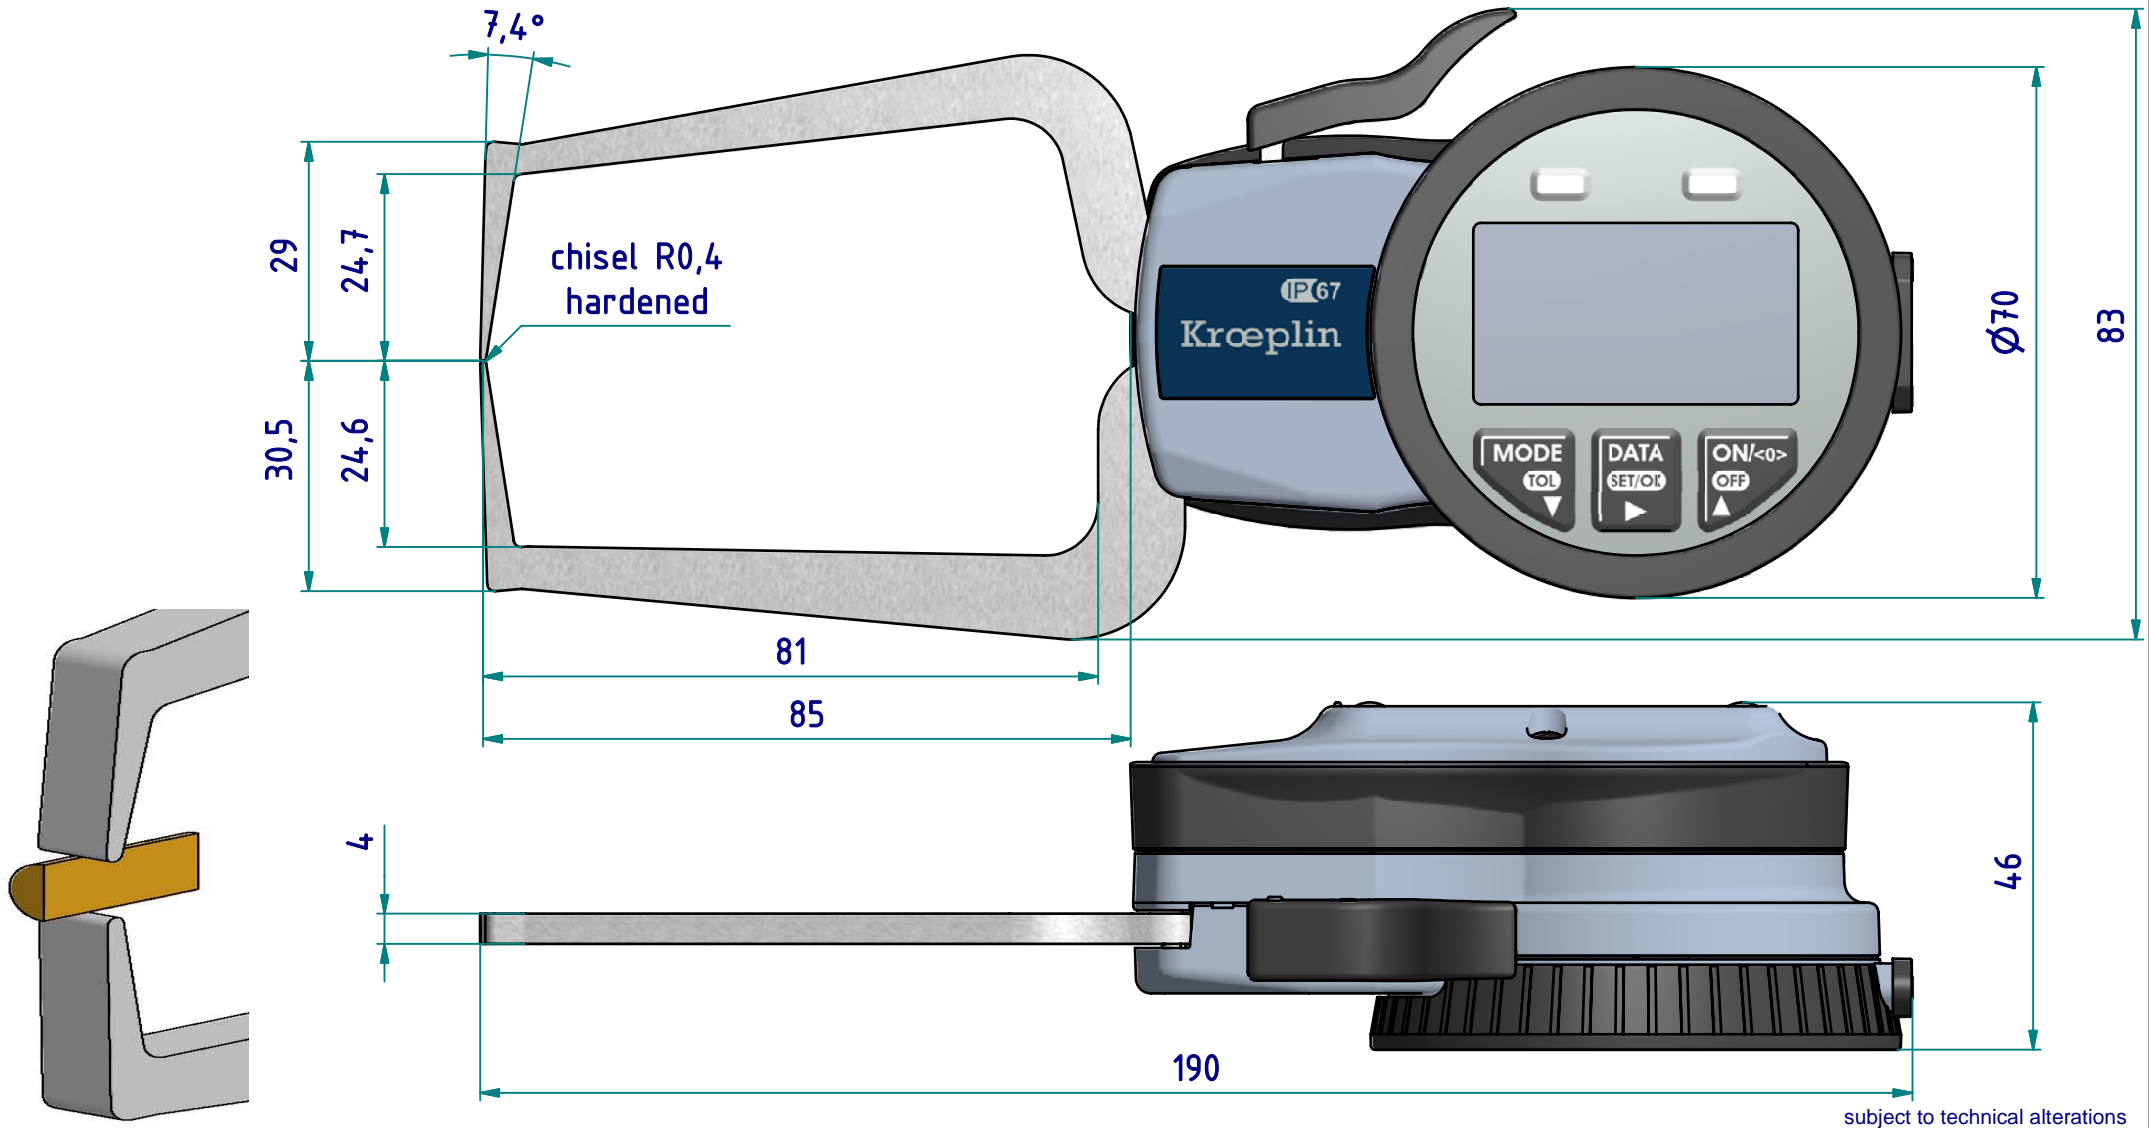

data sheet: C220S

Kroeplin GmbH
Gartenstraße 50
D-36381 Schlüchtern

Tel.: 06661 86 0
Fax: 06661 86 39
Mail: sales@kroeplin.com
Web: www.kroeplin.com

Kroeplin
Längenmesstechnik

subject to technical alterations

type: C
range: 0 - 20 mm
range of indication: 0 - 20,5 mm
digital step: 0,01 mm
scale interval: -
measuring force: 1,1 - 1,6 N
weight: 280 g

acceptable deviations
VDI/VDE/DGQ 2618 Bl. 12.1/13.1)
max. permissible
errors "G": 0,03 mm
repeatability "r": 0,01 mm
reference temperature: 20° C
operation temperature: 10° C - 30° C
storage temperature: -10° C - 50° C

scale: 1:1
drawing-nr.: DAB-C220S_KR_e
date of issue: 07.01.09
name: M. Balzer
revision status:
revision date:

interface as accessories available:

order number: **1962-11**
Interface USB

order number: **1962-10**
Interface Mitutoyo - Digimatic