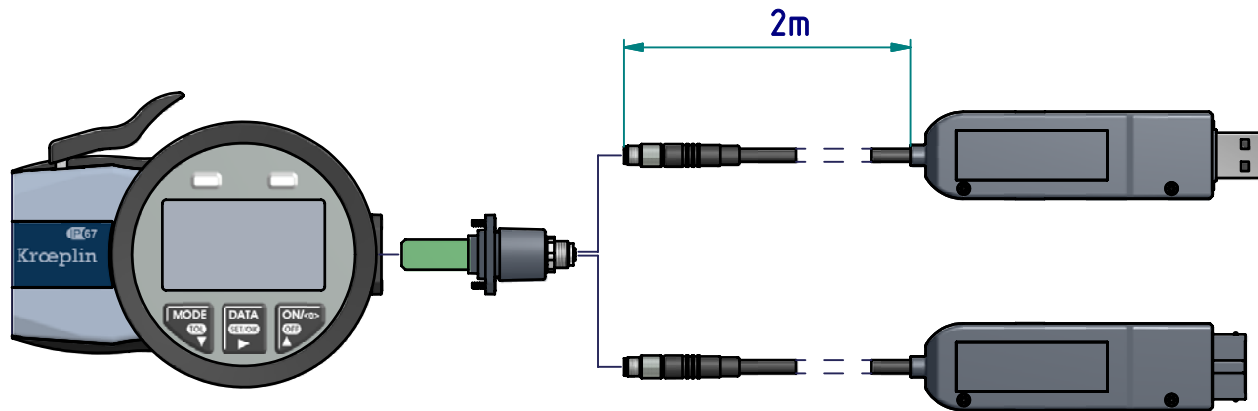

interface as accessories available:

order number: **1962-11**
Interface USB

order number: **1962-10**
Interface Mitutoyo - Digimatic

subject to technical alterations

drawing-nr.:	DAB-C220S_KR_e
date of issue:	07.01.09
name:	M. Balzer
revision status:	
revision date: