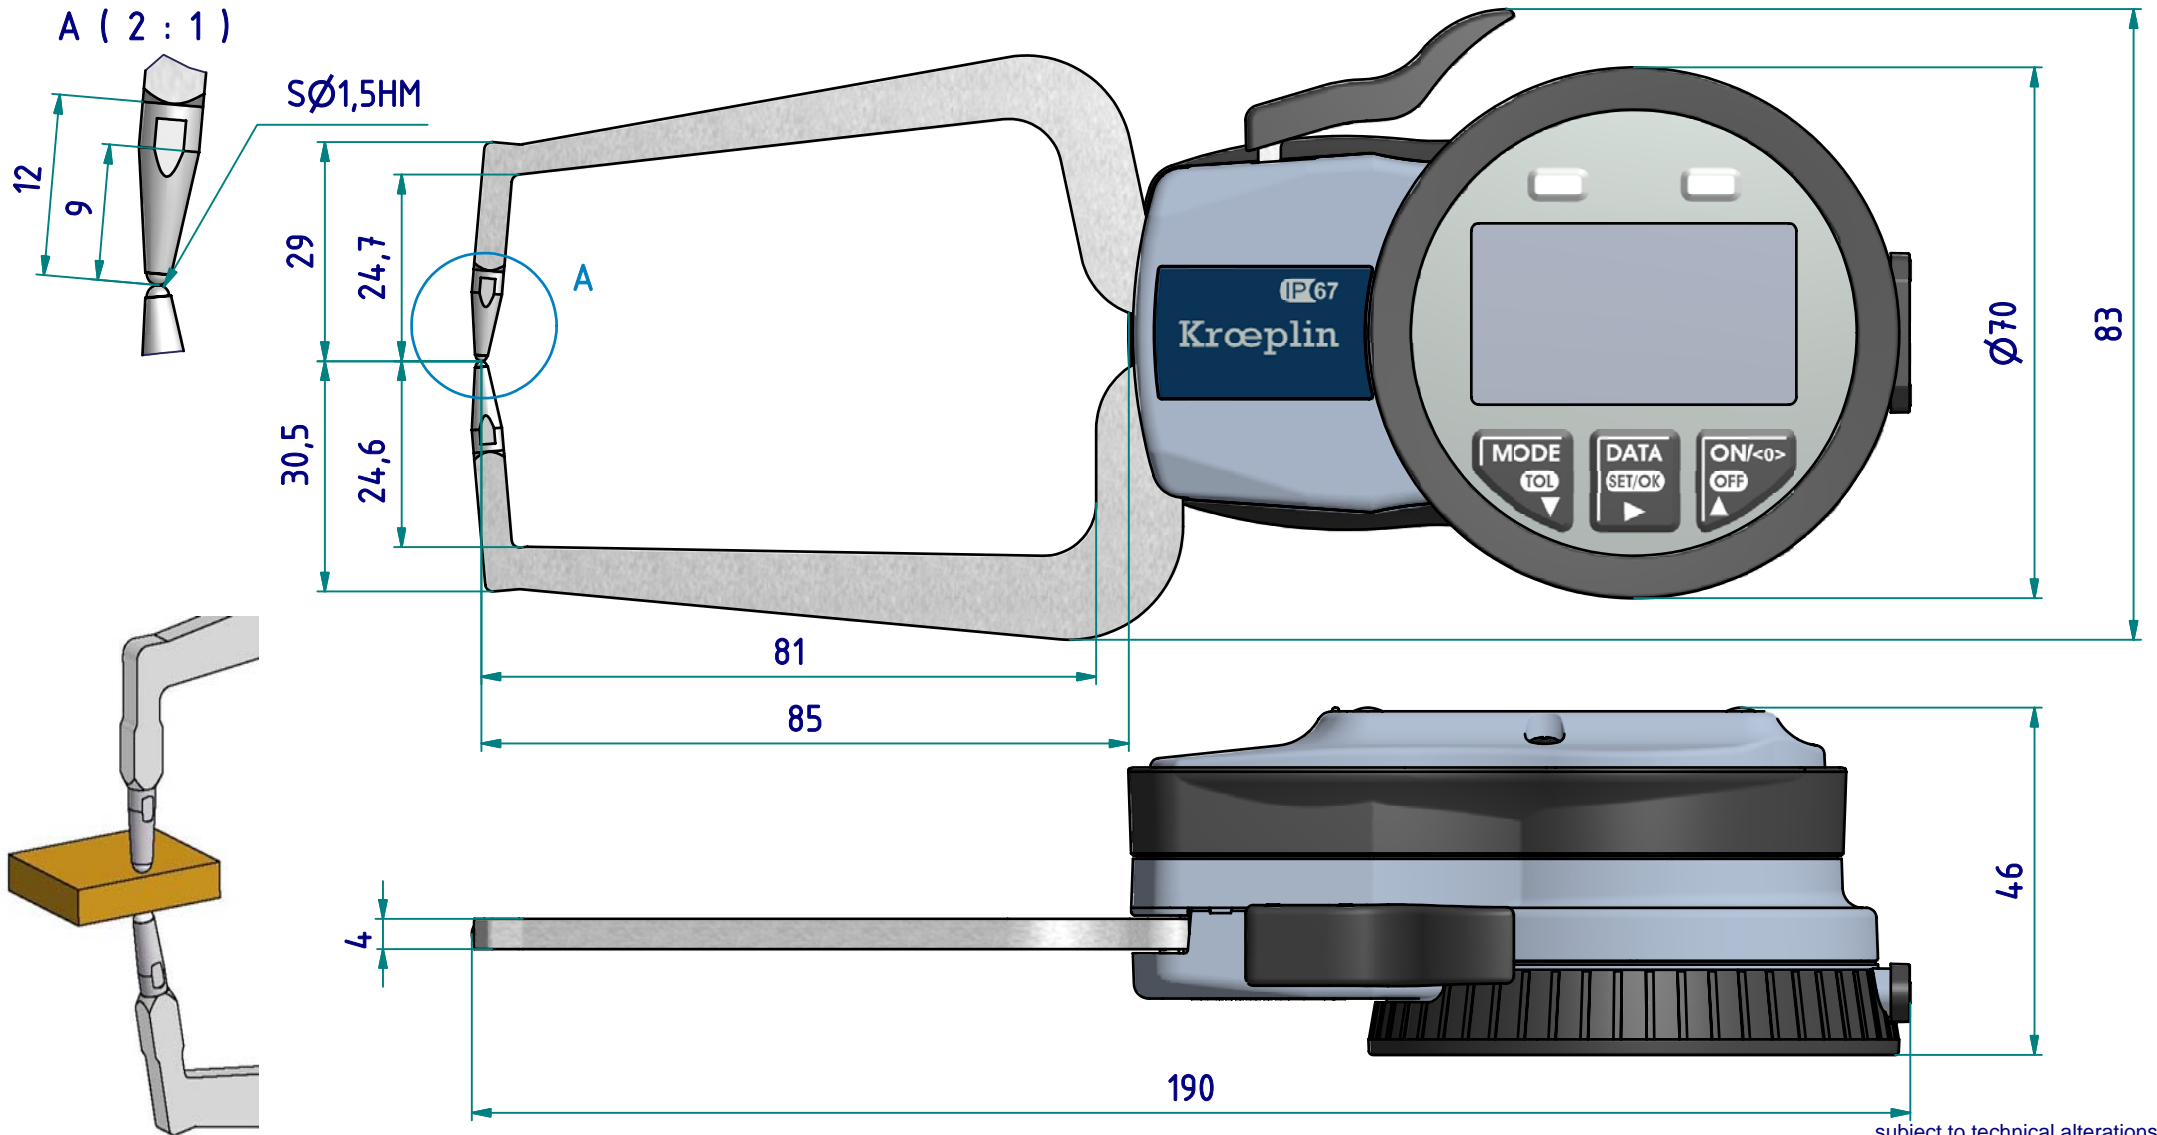

data sheet: C220

Kroeplin GmbH
Gartenstraße 50
D-36381 Schlüchtern

Tel.: 06661 86 0
Fax: 06661 86 39
Mail: sales@kroeplin.com
Web: www.kroeplin.com

Kroeplin
Längenmesstechnik

subject to technical alterations

type: C
range: 0 - 20 mm
range of indication: 0 - 20,5 mm
digital step: 0,01 mm
scale interval: -
measuring force: 1,1 - 1,6 N
weight: 280 g

acceptable deviations
VDI/VDE/DGQ 2618 Bl. 12.1/13.1)
max. permissible errors "G": 0,03 mm
repeatability "r": 0,01 mm
reference temperature: 20° C
operation temperature: 10° C - 30° C
storage temperature: -10° C - 50° C

scale: 1:1
drawing-nr.: DAB-C220_KR_e
date of issue: 07.01.09
name: M. Balzer
revision status:
revision date: