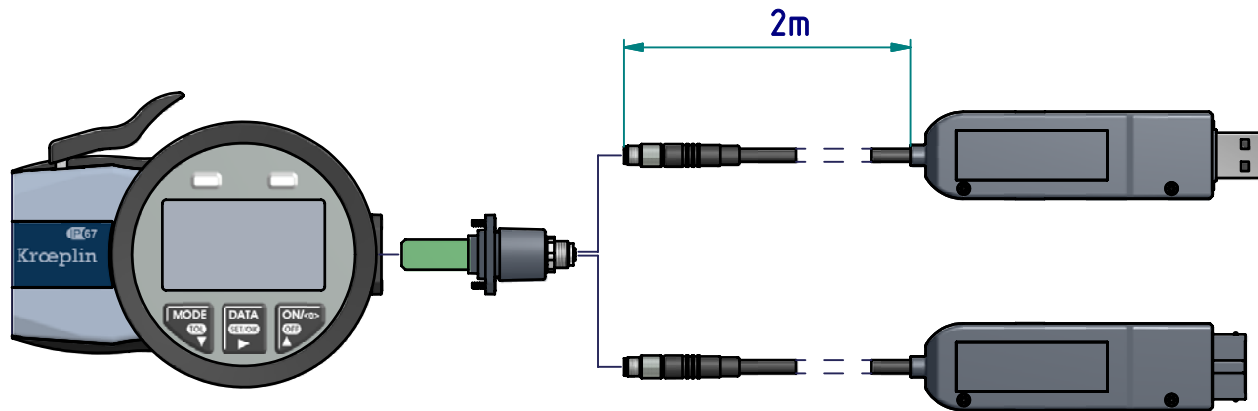

interface as accessories available:

order number: **1962-11**
Interface USB

order number: **1962-10**
Interface Mitutoyo - Digimatic

subject to technical alterations

drawing-nr.: DAB-C220_KR_e
date of issue: 07.01.09
name: M. Balzer

revision status:
revision date: